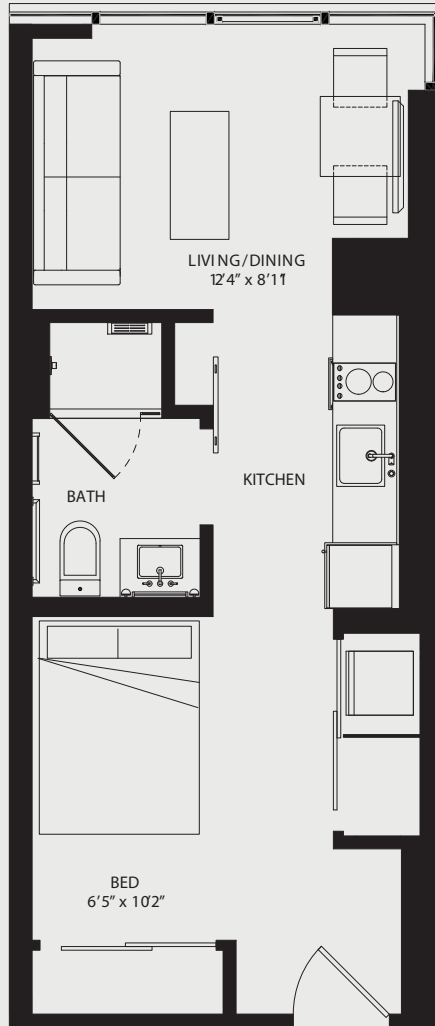

the metlo

Studio
One Bathroom
407 SQ. FT.

S-R5

RENT: _____ MOVE-IN DATE: _____ LEASE TERM: _____

617.849.8204

399 Congress Street
Boston, MA 02210

GREYSTARTM

THEMETLOBOSTON.COM

Floor plans are artist's rendering. All dimensions are approximate. Actual product and specifications may vary in dimension or detail. Not all features are available in every apartment. Prices and availability are subject to change. Please see a representative for details.