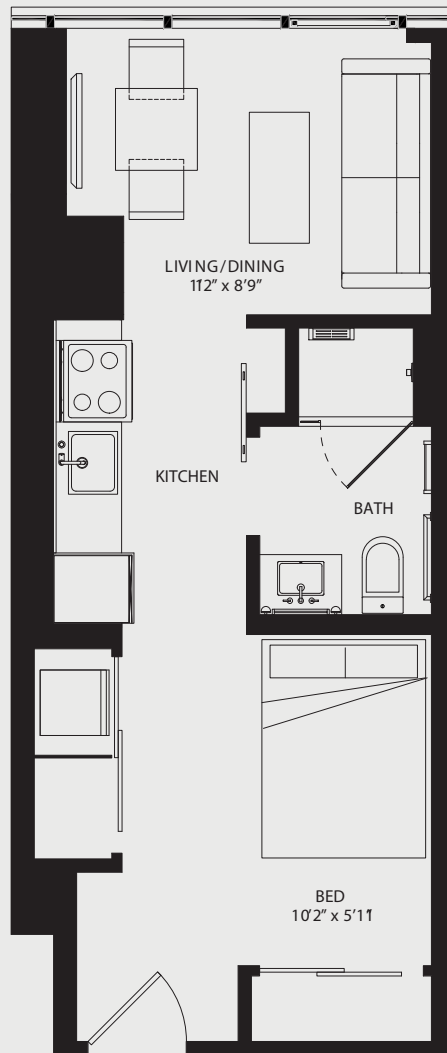

the metlo

Studio
One Bathroom
398 SQ. FT.

S-R4

RENT: _____ MOVE-IN DATE: _____ LEASE TERM: _____

617.849.8204

399 Congress Street
Boston, MA 02210

THEMETLOBOSTON.COM

GREYSTARTM

Floor plans are artist's rendering. All dimensions are approximate. Actual product and specifications may vary in dimension or detail. Not all features are available in every apartment. Prices and availability are subject to change. Please see a representative for details.