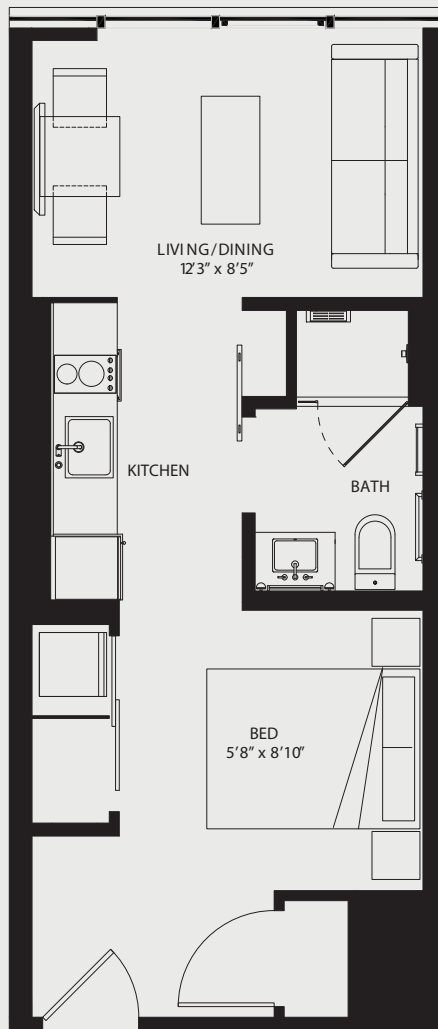

the metlo

Studio
One Bathroom
394 SQ. FT.

S-R1

RENT: _____ MOVE-IN DATE: _____ LEASE TERM: _____

617.849.8204

399 Congress Street
Boston, MA 02210

GREYSTARTM

THEMETLOBOSTON.COM

Floor plans are artist's rendering. All dimensions are approximate. Actual product and specifications may vary in dimension or detail. Not all features are available in every apartment. Prices and availability are subject to change. Please see a representative for details.