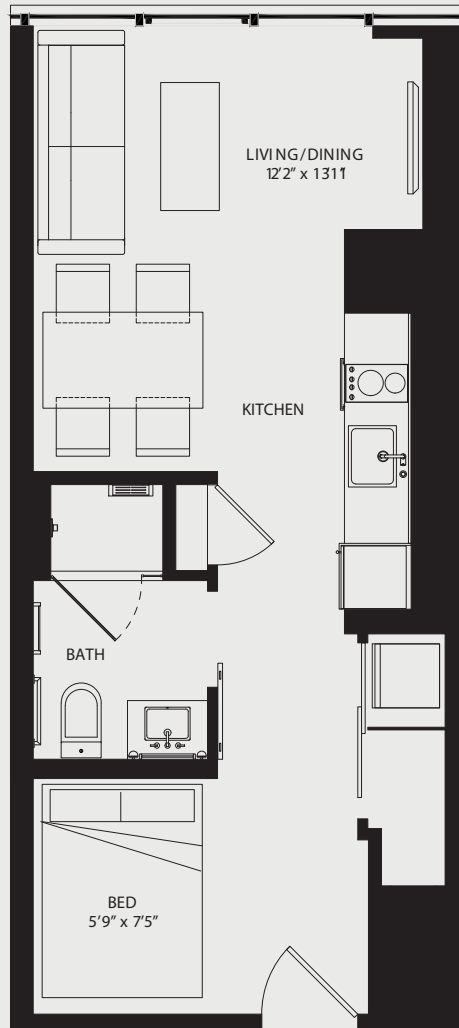

the metlo

Studio
One Bathroom
414 SQ. FT.

S-Q3

RENT: _____ MOVE-IN DATE: _____ LEASE TERM: _____

617.849.8204

399 Congress Street
Boston, MA 02210

GREYSTARTM

THEMETLOBOSTON.COM

Floor plans are artist's rendering. All dimensions are approximate. Actual product and specifications may vary in dimension or detail. Not all features are available in every apartment. Prices and availability are subject to change. Please see a representative for details.