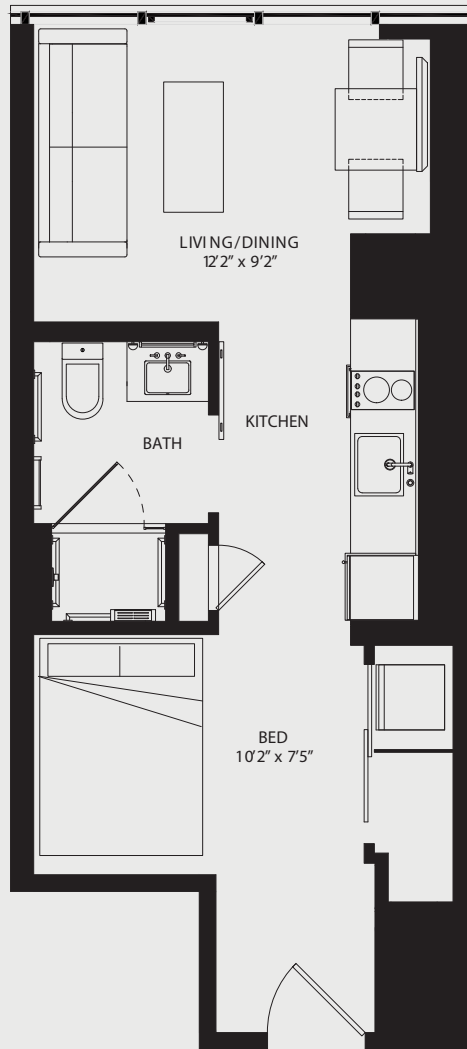

the metlo

Studio
One Bathroom
387 SQ. FT.

S-Q2

RENT: _____ MOVE-IN DATE: _____ LEASE TERM: _____

617.849.8204

399 Congress Street
Boston, MA 02210

GREYSTARTM

THEMETLOBOSTON.COM

Floor plans are artist's rendering. All dimensions are approximate. Actual product and specifications may vary in dimension or detail. Not all features are available in every apartment. Prices and availability are subject to change. Please see a representative for details.