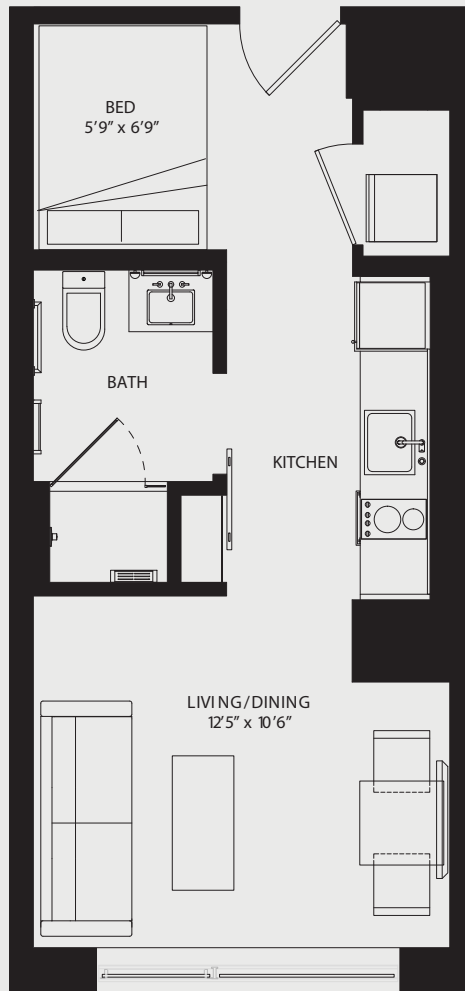

the metlo

Studio
One Bathroom
390 SQ. FT.

S-Q1

RENT: _____ MOVE-IN DATE: _____ LEASE TERM: _____

617.849.8204

399 Congress Street
Boston, MA 02210

GREYSTARTM

THEMETLOBOSTON.COM

Floor plans are artist's rendering. All dimensions are approximate. Actual product and specifications may vary in dimension or detail. Not all features are available in every apartment. Prices and availability are subject to change. Please see a representative for details.