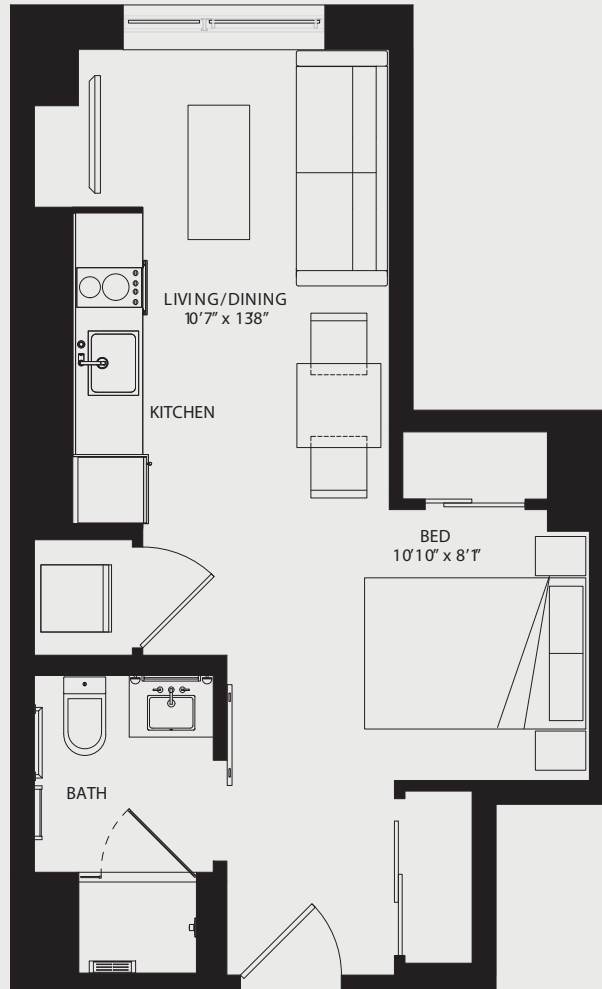

the metlo

Studio
One Bathroom
397 SQ. FT.

S-01

RENT: _____ MOVE-IN DATE: _____ LEASE TERM: _____

617.849.8204

399 Congress Street
Boston, MA 02210

GREYSTAR[™]

THEMETLOBOSTON.COM

Floor plans are artist's rendering. All dimensions are approximate. Actual product and specifications may vary in dimension or detail. Not all features are available in every apartment. Prices and availability are subject to change. Please see a representative for details.