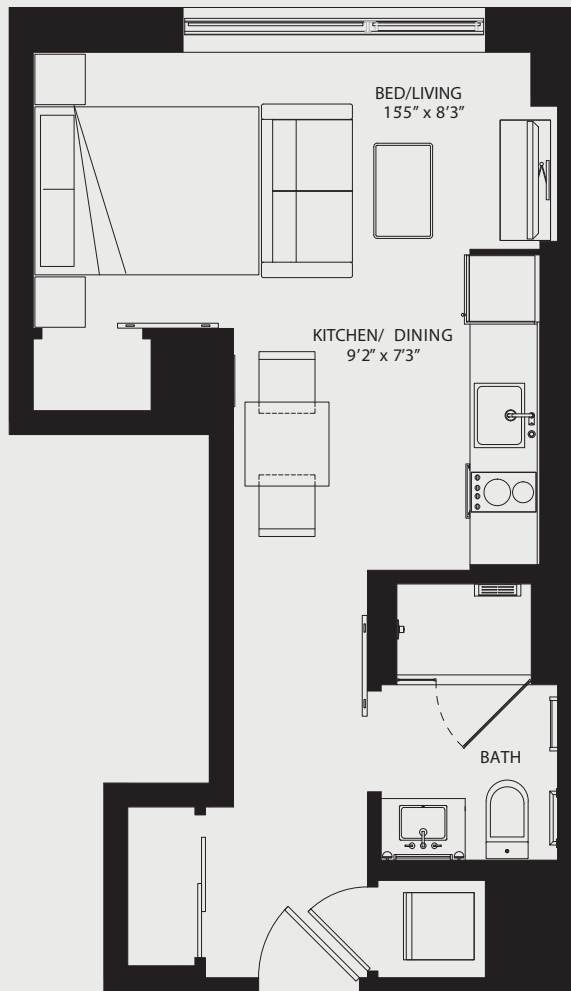

the metlo

Studio
One Bathroom
389 SQ. FT.

S-N2

RENT: _____ MOVE-IN DATE: _____ LEASE TERM: _____

617.849.8204

399 Congress Street
Boston, MA 02210

GREYSTAR[™]

THEMETLOBOSTON.COM

Floor plans are artist's rendering. All dimensions are approximate. Actual product and specifications may vary in dimension or detail. Not all features are available in every apartment. Prices and availability are subject to change. Please see a representative for details.