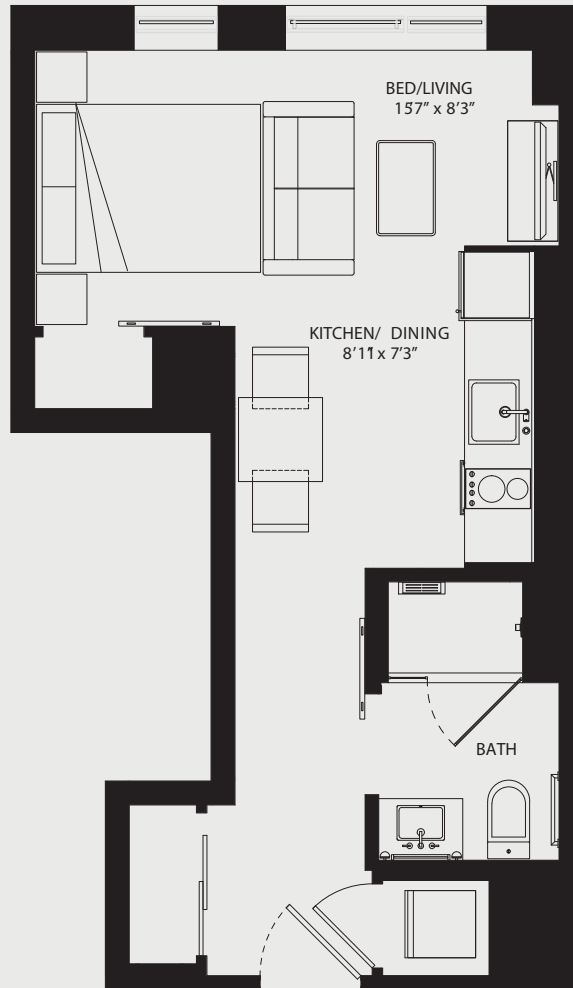

the metlo

Studio
One Bathroom
396 SQ. FT.

S-N1

RENT: _____ MOVE-IN DATE: _____ LEASE TERM: _____

617.849.8204

399 Congress Street
Boston, MA 02210

GREYSTAR[™]

THEMETLOBOSTON.COM

Floor plans are artist's rendering. All dimensions are approximate. Actual product and specifications may vary in dimension or detail. Not all features are available in every apartment. Prices and availability are subject to change. Please see a representative for details.