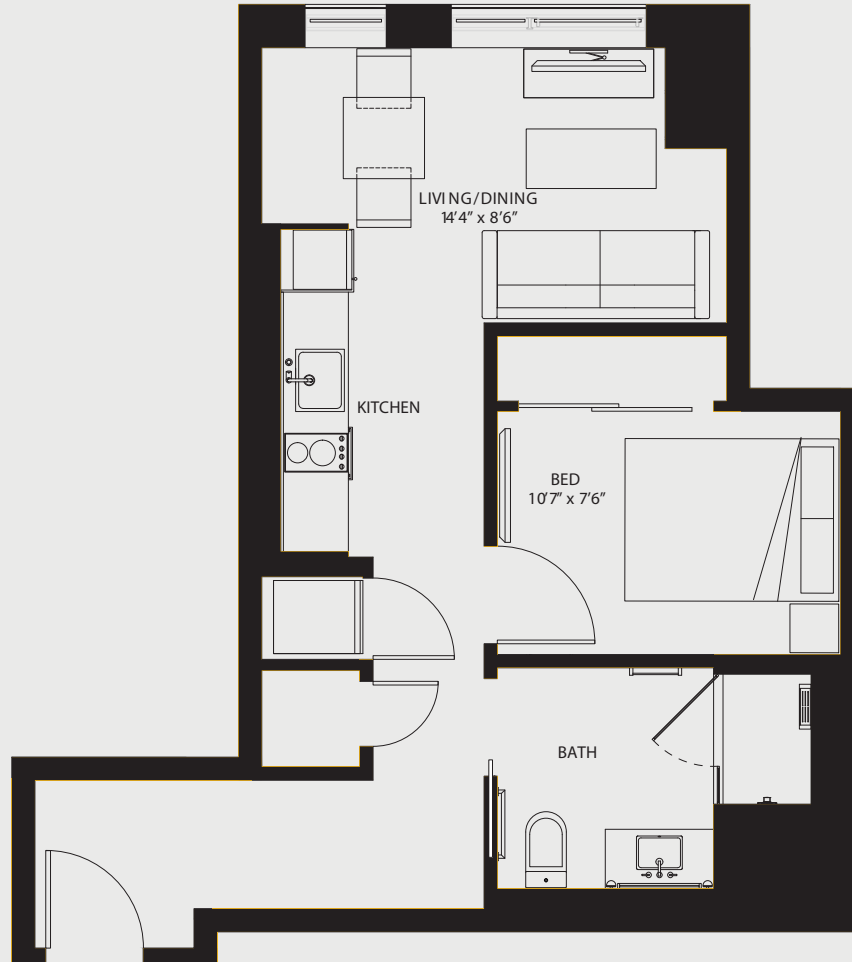

the metlo

Studio
One Bathroom
499 SQ. FT.

S-C

RENT: _____ MOVE-IN DATE: _____ LEASE TERM: _____

617.849.8204

399 Congress Street
Boston, MA 02210

GREYSTARTM

THEMETLOBOSTON.COM

Floor plans are artist's rendering. All dimensions are approximate. Actual product and specifications may vary in dimension or detail. Not all features are available in every apartment. Prices and availability are subject to change. Please see a representative for details.