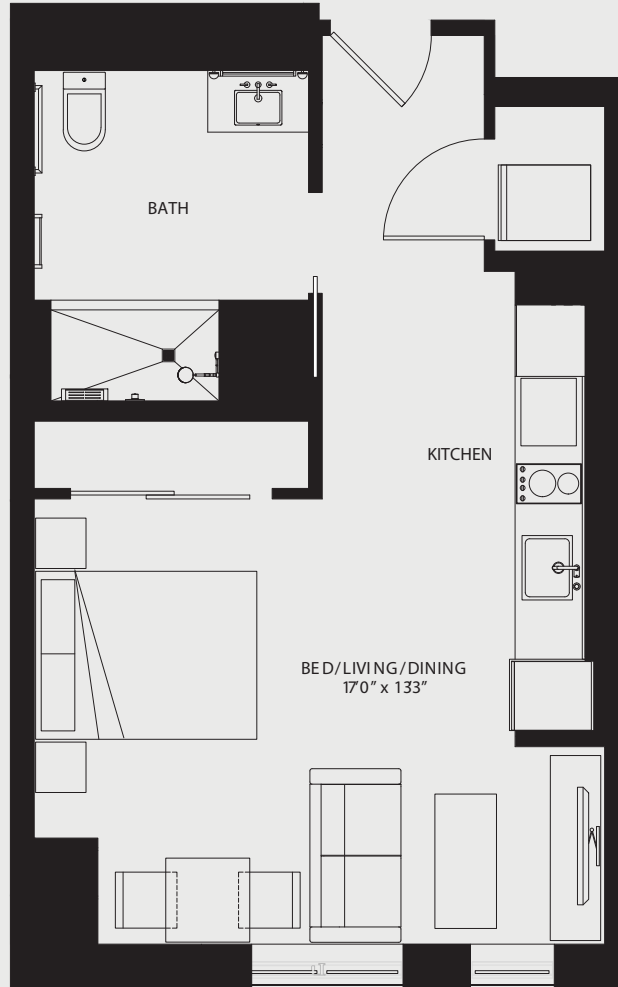

the metlo

Studio
One Bathroom
484 SQ. FT.

S-BA

RENT: _____ MOVE-IN DATE: _____ LEASE TERM: _____

617.849.8204

399 Congress Street
Boston, MA 02210

THEMETLOBOSTON.COM

GREYSTARTM

Floor plans are artist's rendering. All dimensions are approximate. Actual product and specifications may vary in dimension or detail. Not all features are available in every apartment. Prices and availability are subject to change. Please see a representative for details.