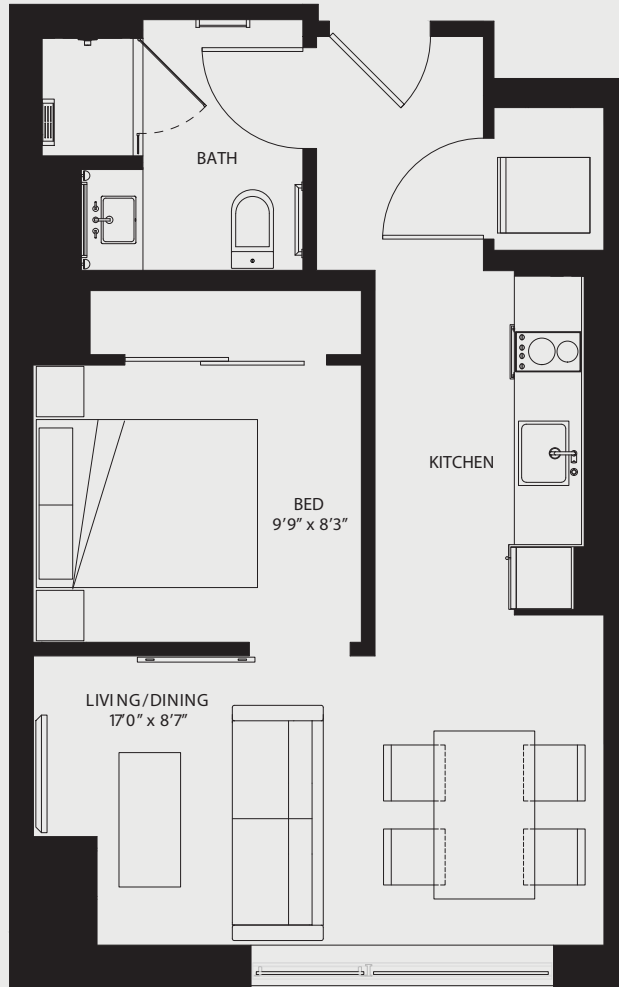

the metlo

Studio
One Bathroom
520 SQ. FT.

S-B3

RENT: _____ MOVE-IN DATE: _____ LEASE TERM: _____

617.849.8204

399 Congress Street
Boston, MA 02210

THEMETLOBOSTON.COM

GREYSTARTM

Floor plans are artist's rendering. All dimensions are approximate. Actual product and specifications may vary in dimension or detail. Not all features are available in every apartment. Prices and availability are subject to change. Please see a representative for details.