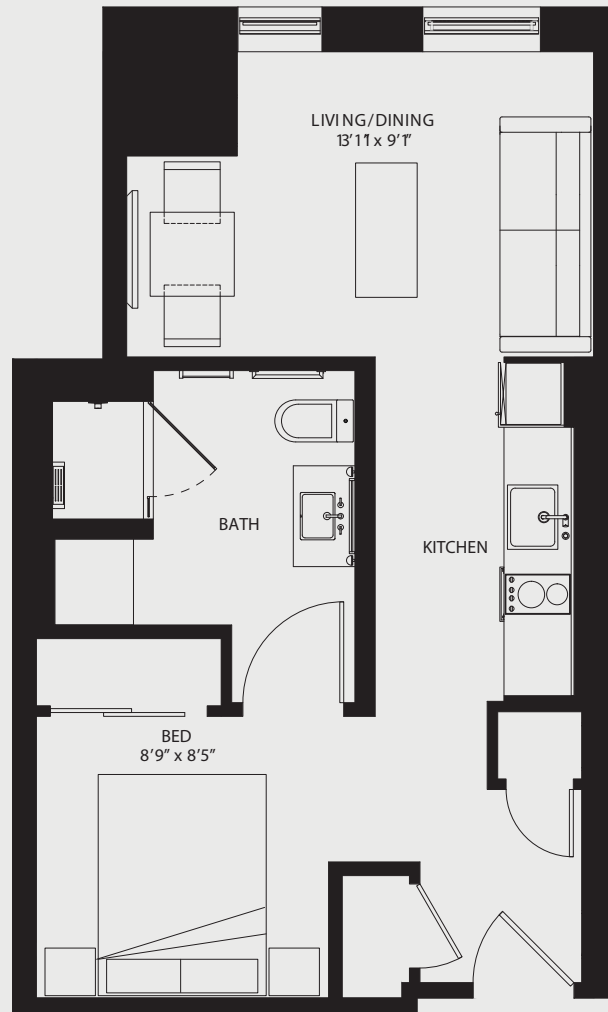

the metlo

Studio
One Bathroom
480 SQ. FT.

S-A

RENT: _____ MOVE-IN DATE: _____ LEASE TERM: _____

617.849.8204

399 Congress Street
Boston, MA 02210

THEMETLOBOSTON.COM

GREYSTARTM

Floor plans are artist's rendering. All dimensions are approximate. Actual product and specifications may vary in dimension or detail. Not all features are available in every apartment. Prices and availability are subject to change. Please see a representative for details.