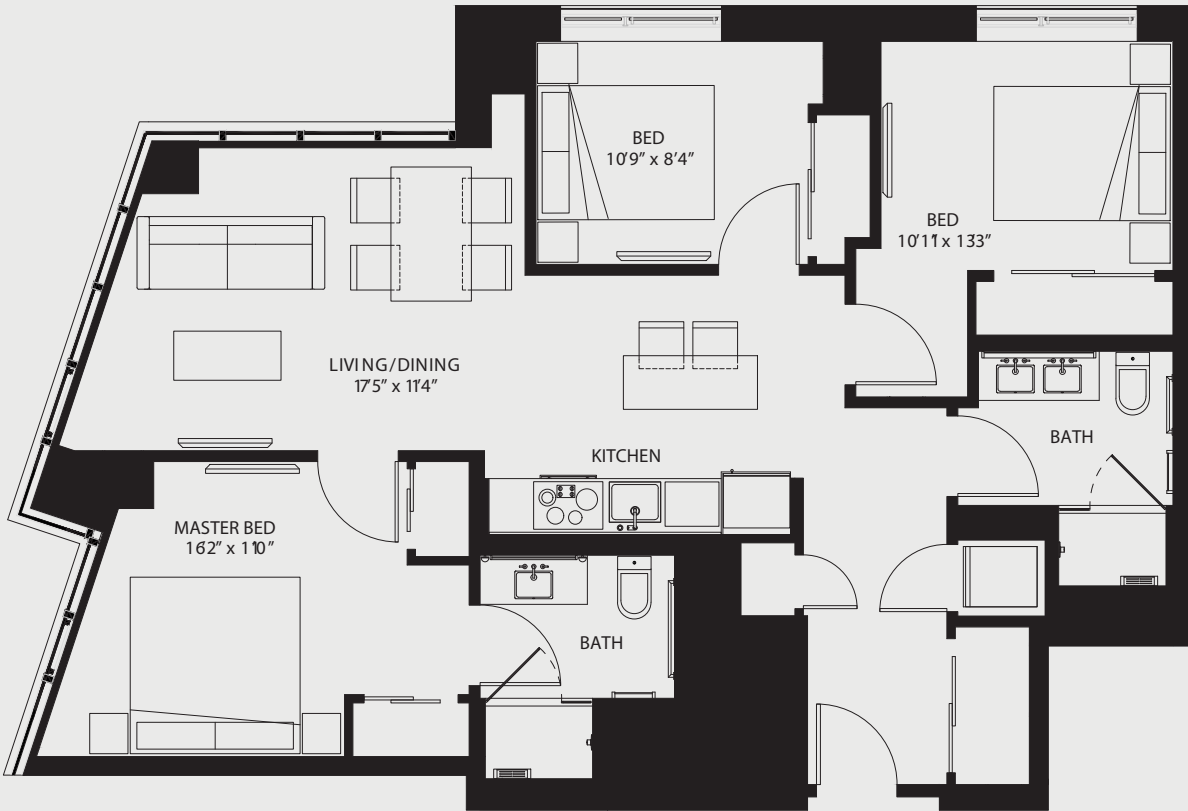

the metlo

Three Bedroom
Two Bathroom
1,063 SQ. FT.

3-A

RENT: _____ MOVE-IN DATE: _____ LEASE TERM: _____

617.849.8204

399 Congress Street
Boston, MA 02210

GREYSTARTM

THEMETLOBOSTON.COM

Floor plans are artist's rendering. All dimensions are approximate. Actual product and specifications may vary in dimension or detail. Not all features are available in every apartment. Prices and availability are subject to change. Please see a representative for details.