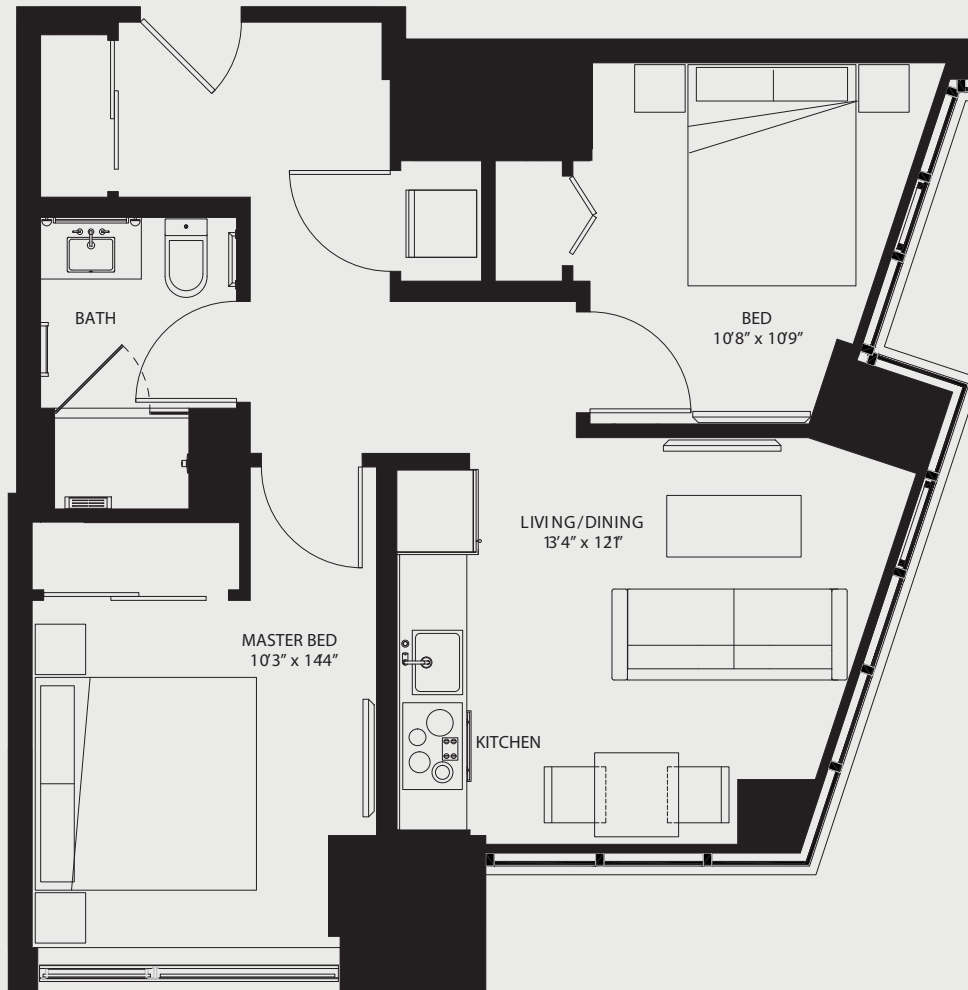

the metlo

Two Bedroom
One Bathroom
679 SQ. FT.

2-M

RENT: _____ MOVE-IN DATE: _____ LEASE TERM: _____

617.849.8204

399 Congress Street
Boston, MA 02210

THEMETLOBOSTON.COM

GREYSTARTM

Floor plans are artist's rendering. All dimensions are approximate. Actual product and specifications may vary in dimension or detail. Not all features are available in every apartment. Prices and availability are subject to change. Please see a representative for details.