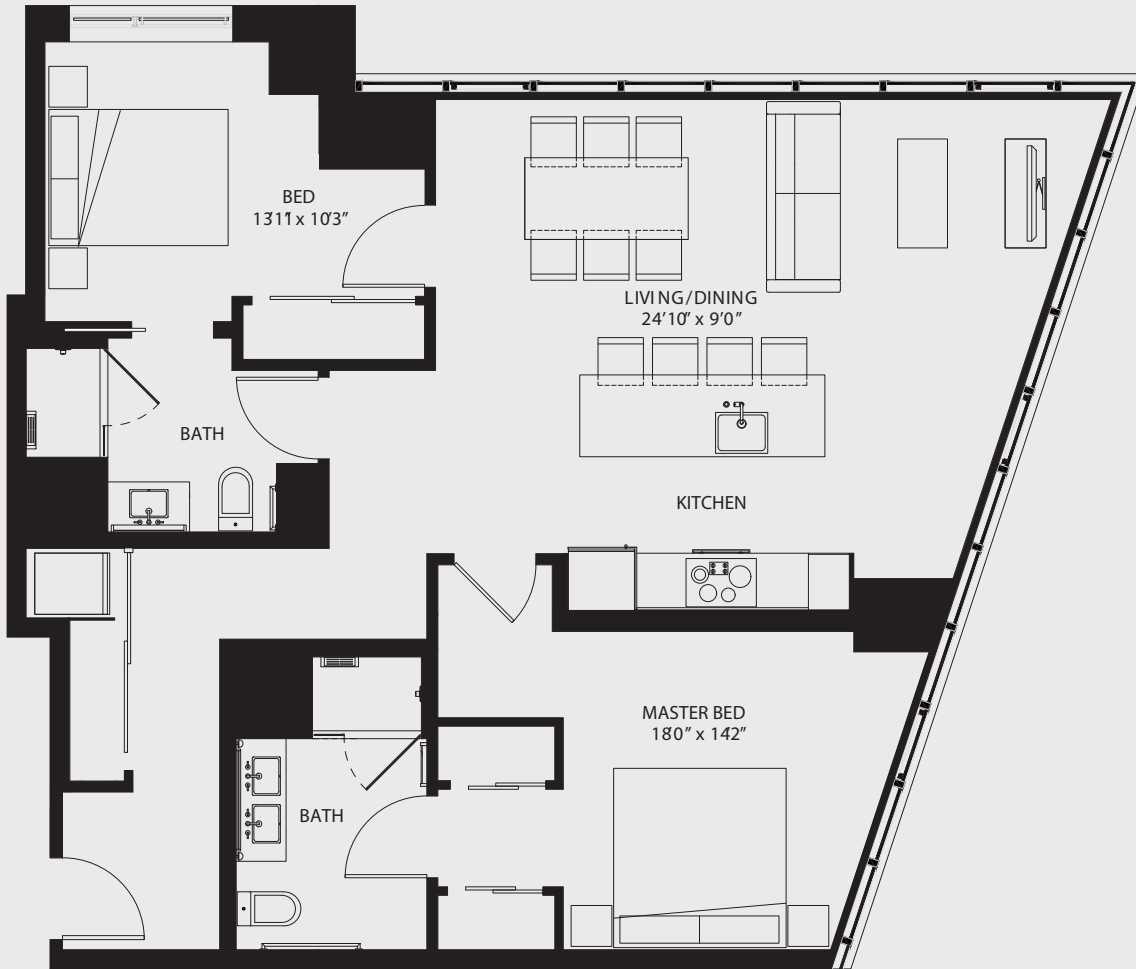

the metlo

Two Bedroom
Two Bathroom
1,177 SQ. FT.

2-C1

RENT: _____ MOVE-IN DATE: _____ LEASE TERM: _____

617.849.8204

399 Congress Street
Boston, MA 02210

GREYSTAR[™]

THEMETLOBOSTON.COM

Floor plans are artist's rendering. All dimensions are approximate. Actual product and specifications may vary in dimension or detail. Not all features are available in every apartment. Prices and availability are subject to change. Please see a representative for details.