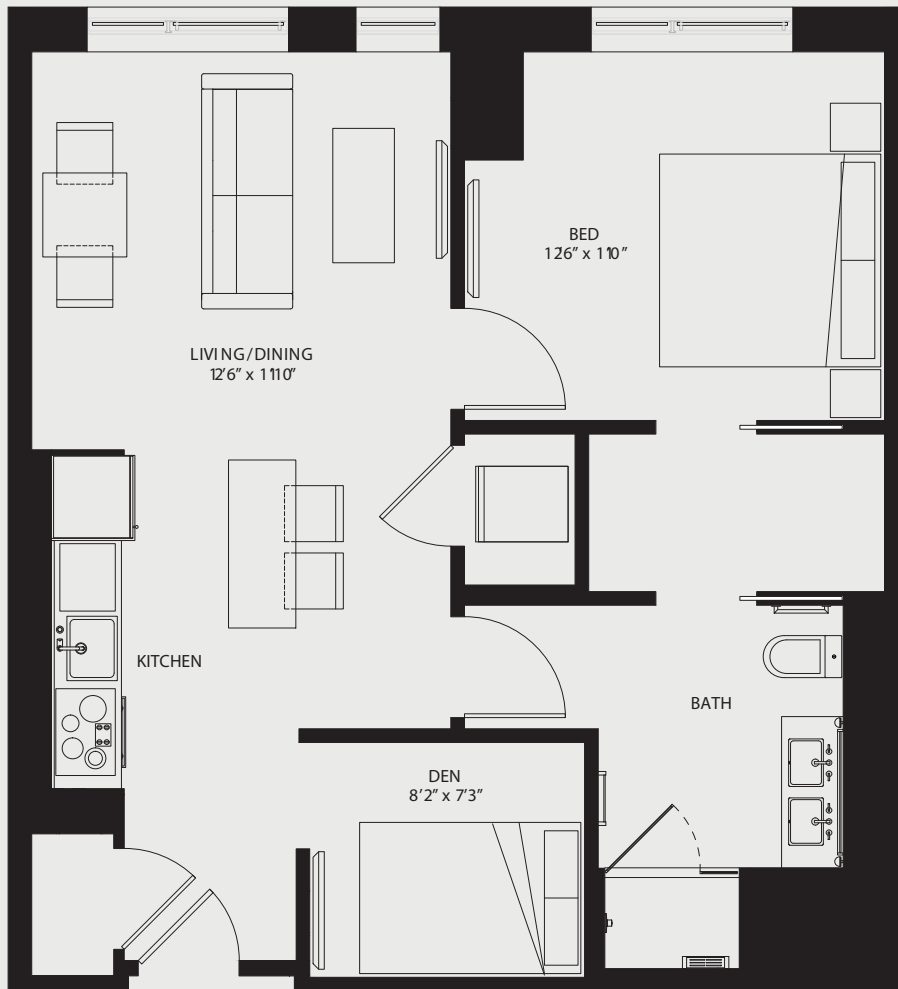

the metlo

One Bedroom
One Bathroom + Den
722 SQ. FT.

1-D4

RENT: _____ MOVE-IN DATE: _____ LEASE TERM: _____

617.849.8204

399 Congress Street
Boston, MA 02210

GREYSTARTM

THEMETLOBOSTON.COM

Floor plans are artist's rendering. All dimensions are approximate. Actual product and specifications may vary in dimension or detail. Not all features are available in every apartment. Prices and availability are subject to change. Please see a representative for details.