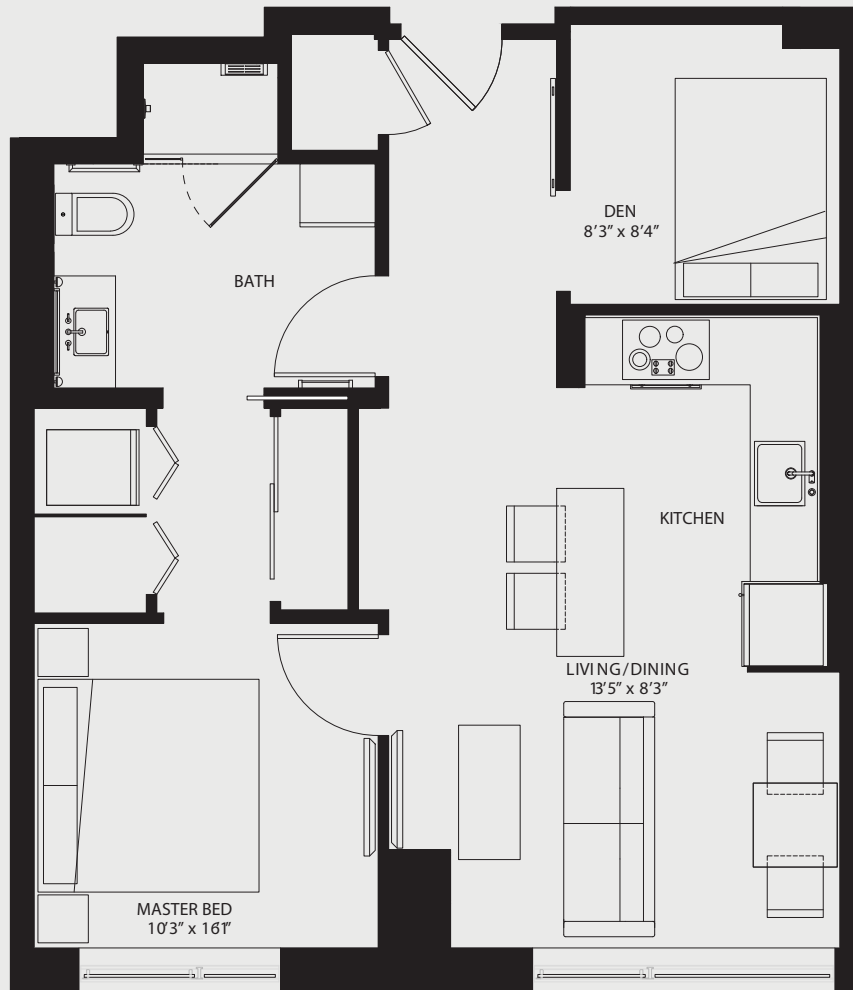

the metlo

One Bedroom
One Bathroom + Den
688 SQ. FT.

1-D2

RENT: _____ MOVE-IN DATE: _____ LEASE TERM: _____

617.849.8204

399 Congress Street
Boston, MA 02210

GREYSTAR[™]

THEMETLOBOSTON.COM

Floor plans are artist's rendering. All dimensions are approximate. Actual product and specifications may vary in dimension or detail. Not all features are available in every apartment. Prices and availability are subject to change. Please see a representative for details.