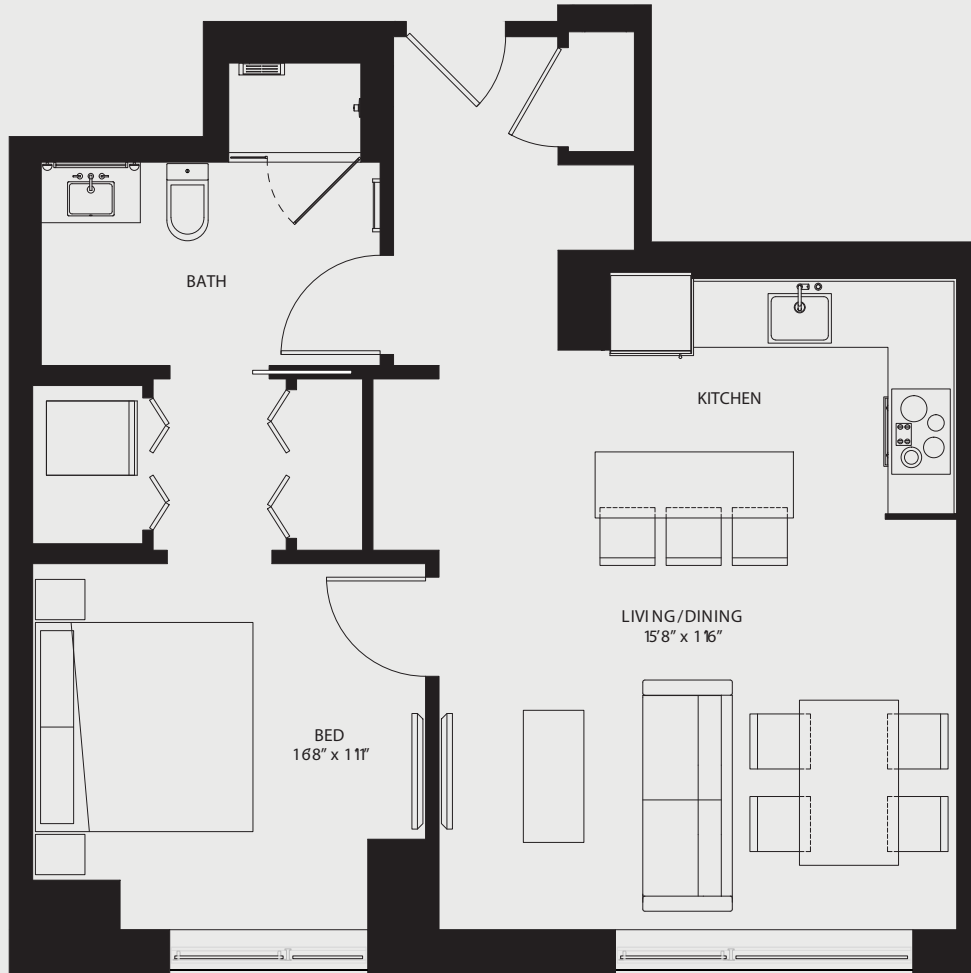

the metlo

One Bedroom
One Bathroom
723 SQ. FT.

1-C3

RENT: _____ MOVE-IN DATE: _____ LEASE TERM: _____

617.849.8204

399 Congress Street
Boston, MA 02210

GREYSTAR[™]

THEMETLOBOSTON.COM

Floor plans are artist's rendering. All dimensions are approximate. Actual product and specifications may vary in dimension or detail. Not all features are available in every apartment. Prices and availability are subject to change. Please see a representative for details.