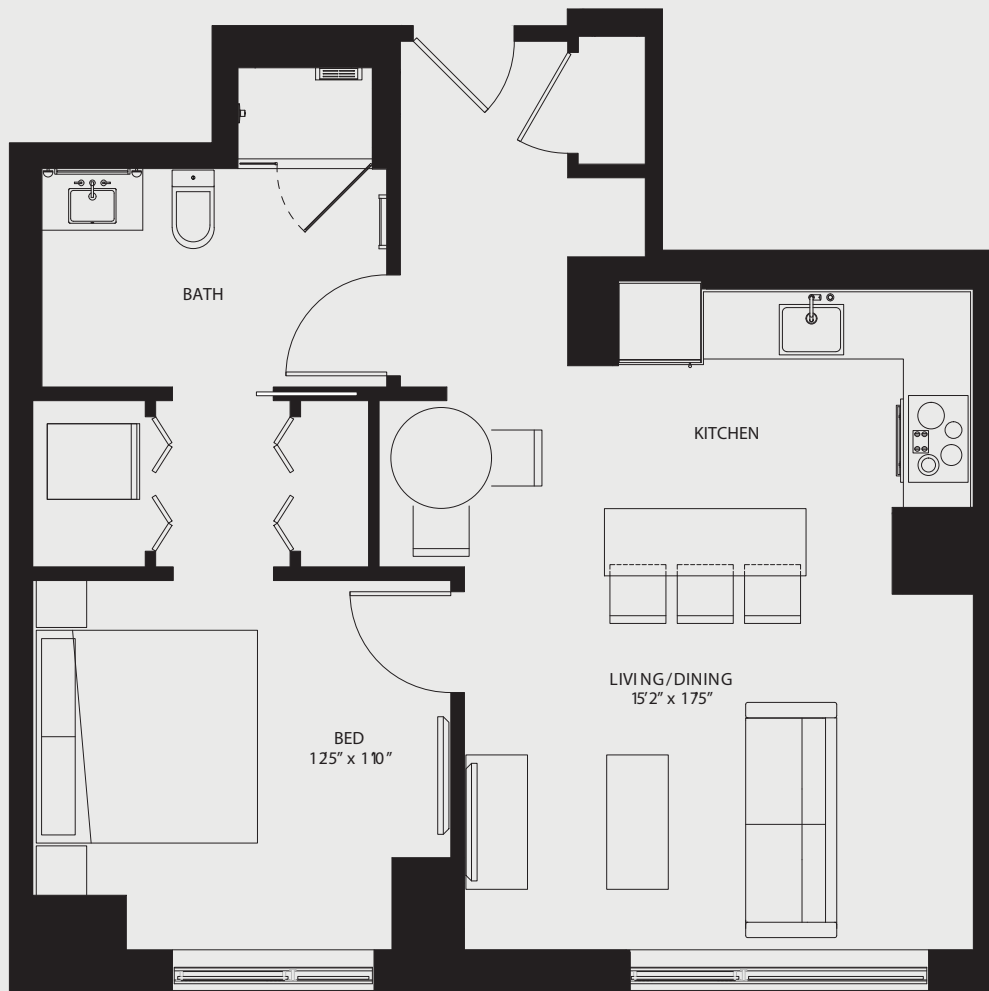

the metlo

One Bedroom
One Bathroom
732 SQ. FT.

1-C2

RENT: _____ MOVE-IN DATE: _____ LEASE TERM: _____

617.849.8204

399 Congress Street
Boston, MA 02210

GREYSTARTM

THEMETLOBOSTON.COM

Floor plans are artist's rendering. All dimensions are approximate. Actual product and specifications may vary in dimension or detail. Not all features are available in every apartment. Prices and availability are subject to change. Please see a representative for details.